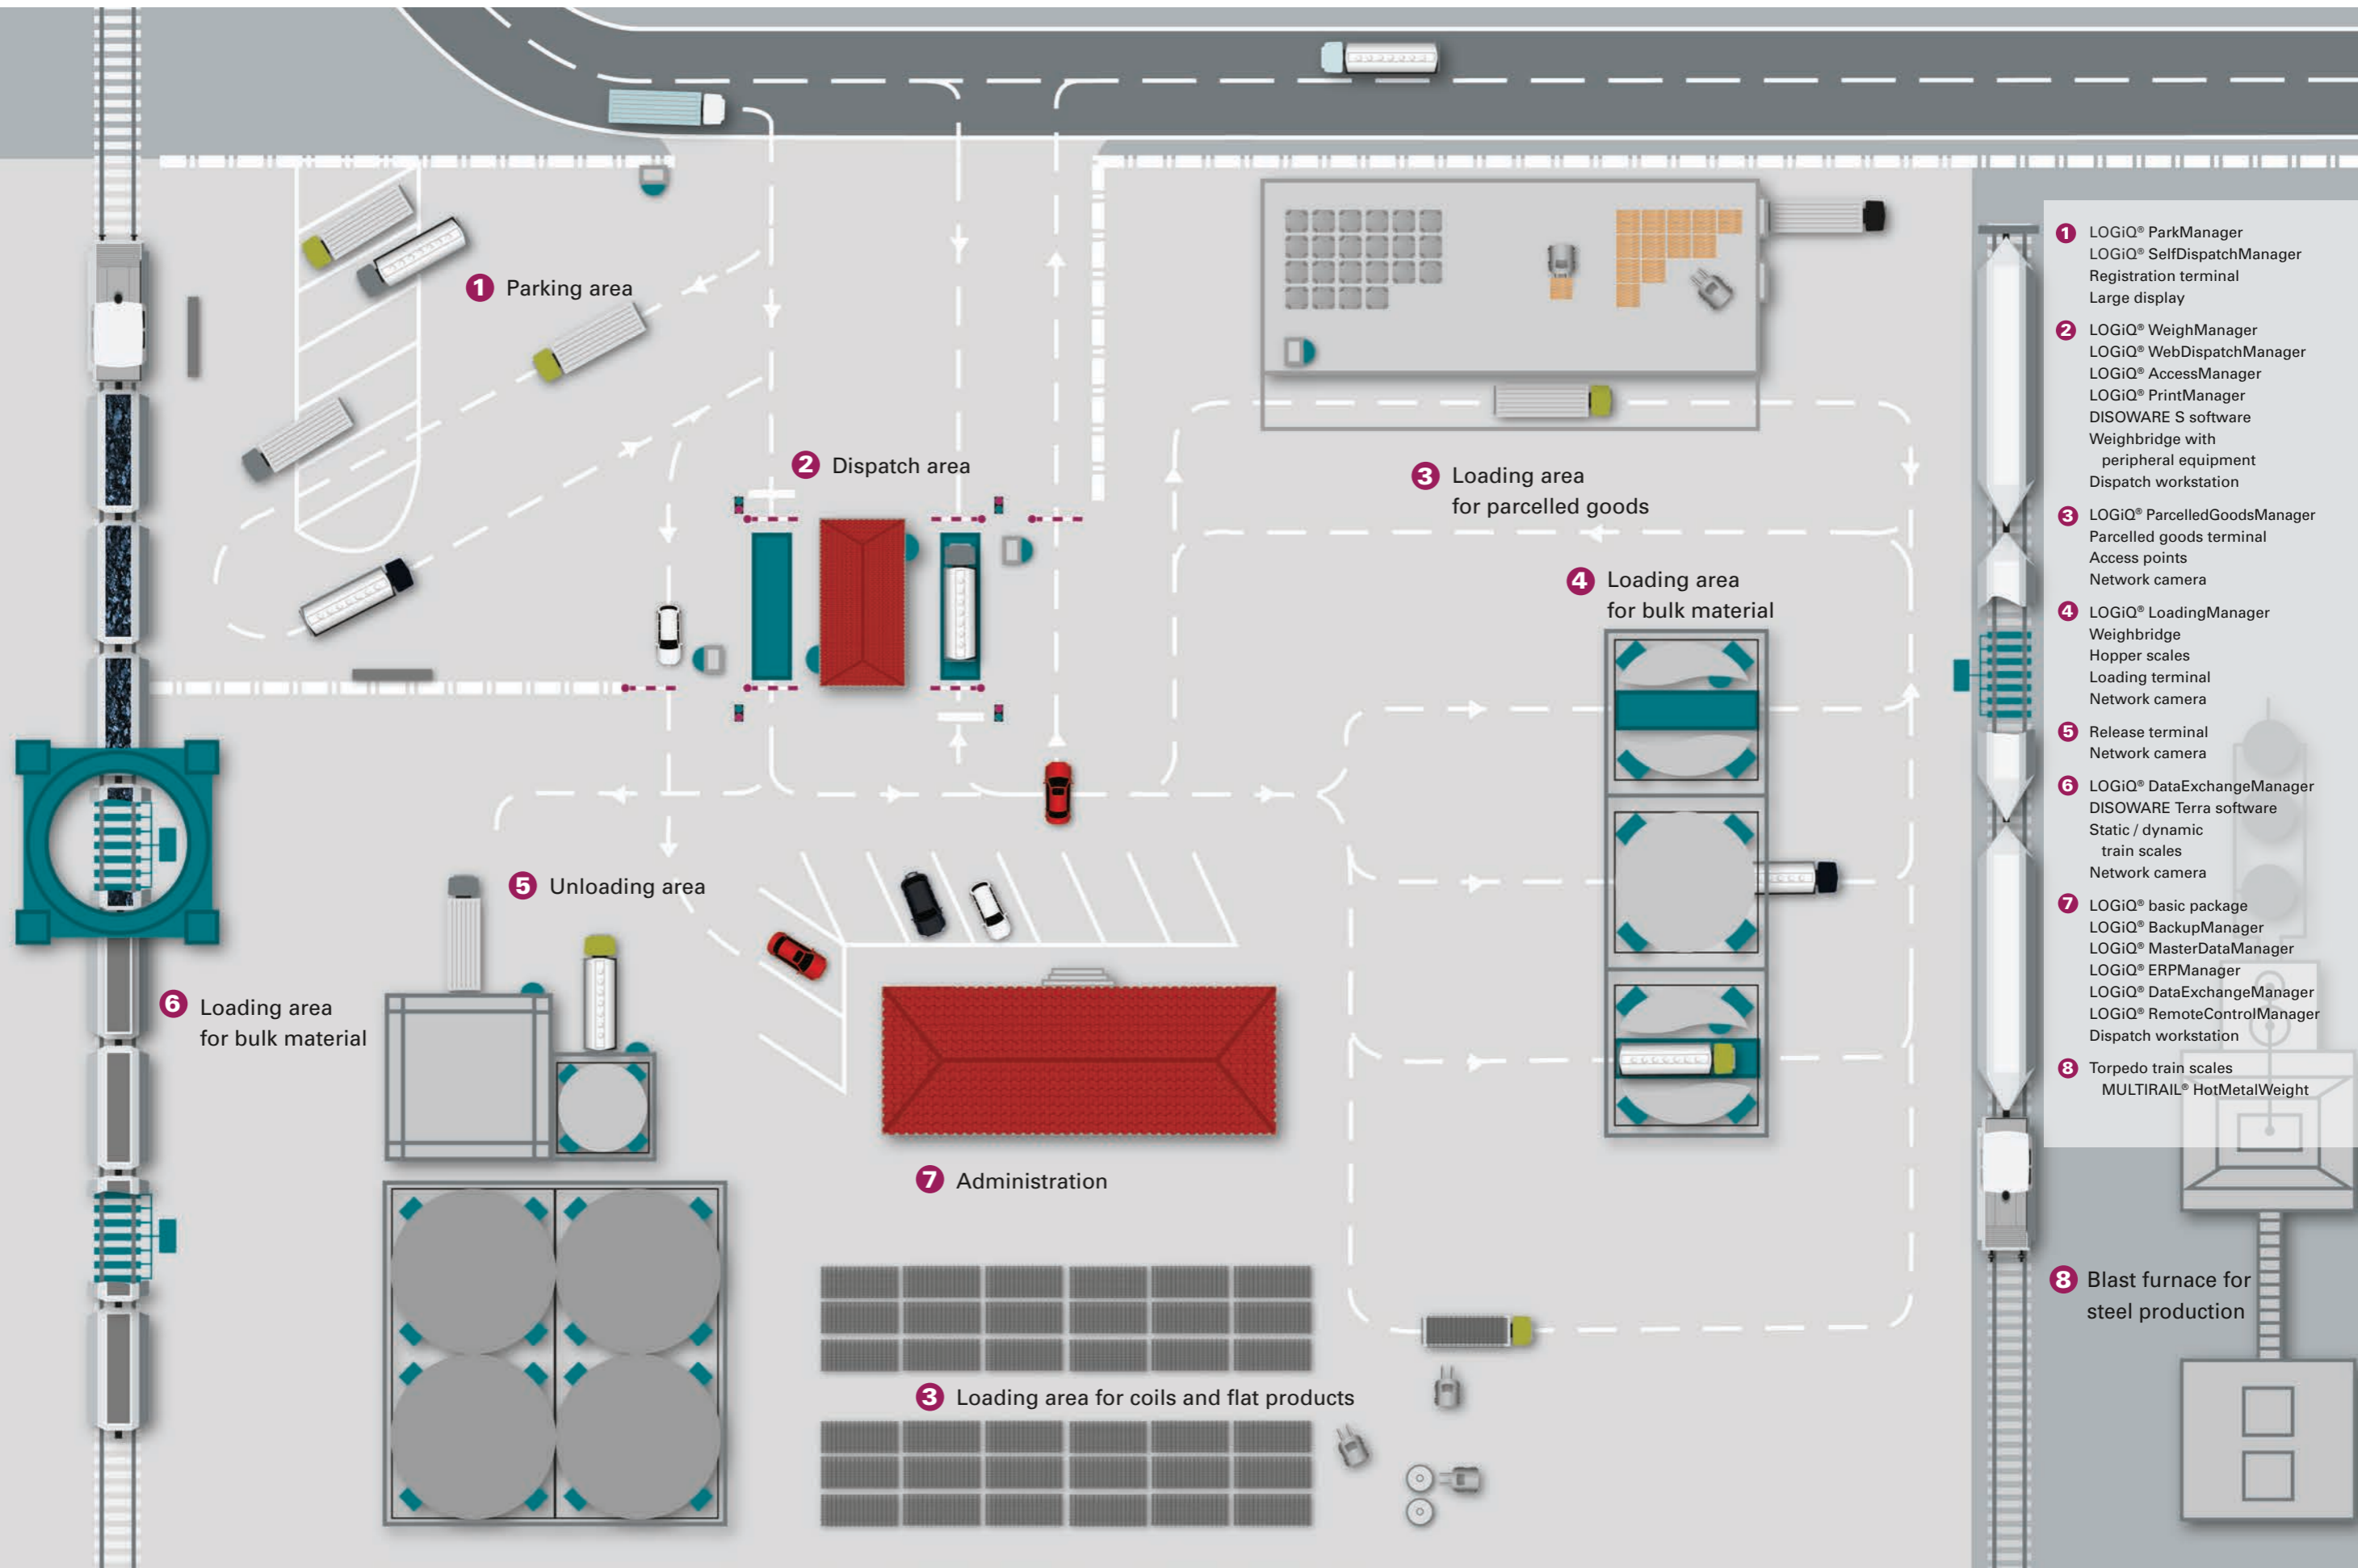

LOGiQ® – The loading automation system for the steel industry

- 1** LOGiQ® ParkManager
LOGiQ® SelfDispatchManager
Registration terminal
Large display
 - 2** LOGiQ® WeighManager
LOGiQ® WebDispatchManager
LOGiQ® AccessManager
LOGiQ® PrintManager
DISOWARE S software
Weighbridge with peripheral equipment
Dispatch workstation
 - 3** LOGiQ® ParcelledGoodsManager
Parcelled goods terminal
Access points
Network camera
 - 4** LOGiQ® LoadingManager
Weighbridge
Hopper scales
Loading terminal
Network camera
 - 5** Release terminal
Network camera
 - 6** LOGiQ® DataExchangeManager
DISOWARE Terra software
Static / dynamic train scales
Network camera
 - 7** LOGiQ® basic package
LOGiQ® BackupManager
LOGiQ® MasterDataManager
LOGiQ® ERPManager
LOGiQ® DataExchangeManager
LOGiQ® RemoteControlManager
Dispatch workstation
 - 8** Torpedo train scales
MULTIRAIL® HotMetalWeight
- 8** Blast furnace for steel production