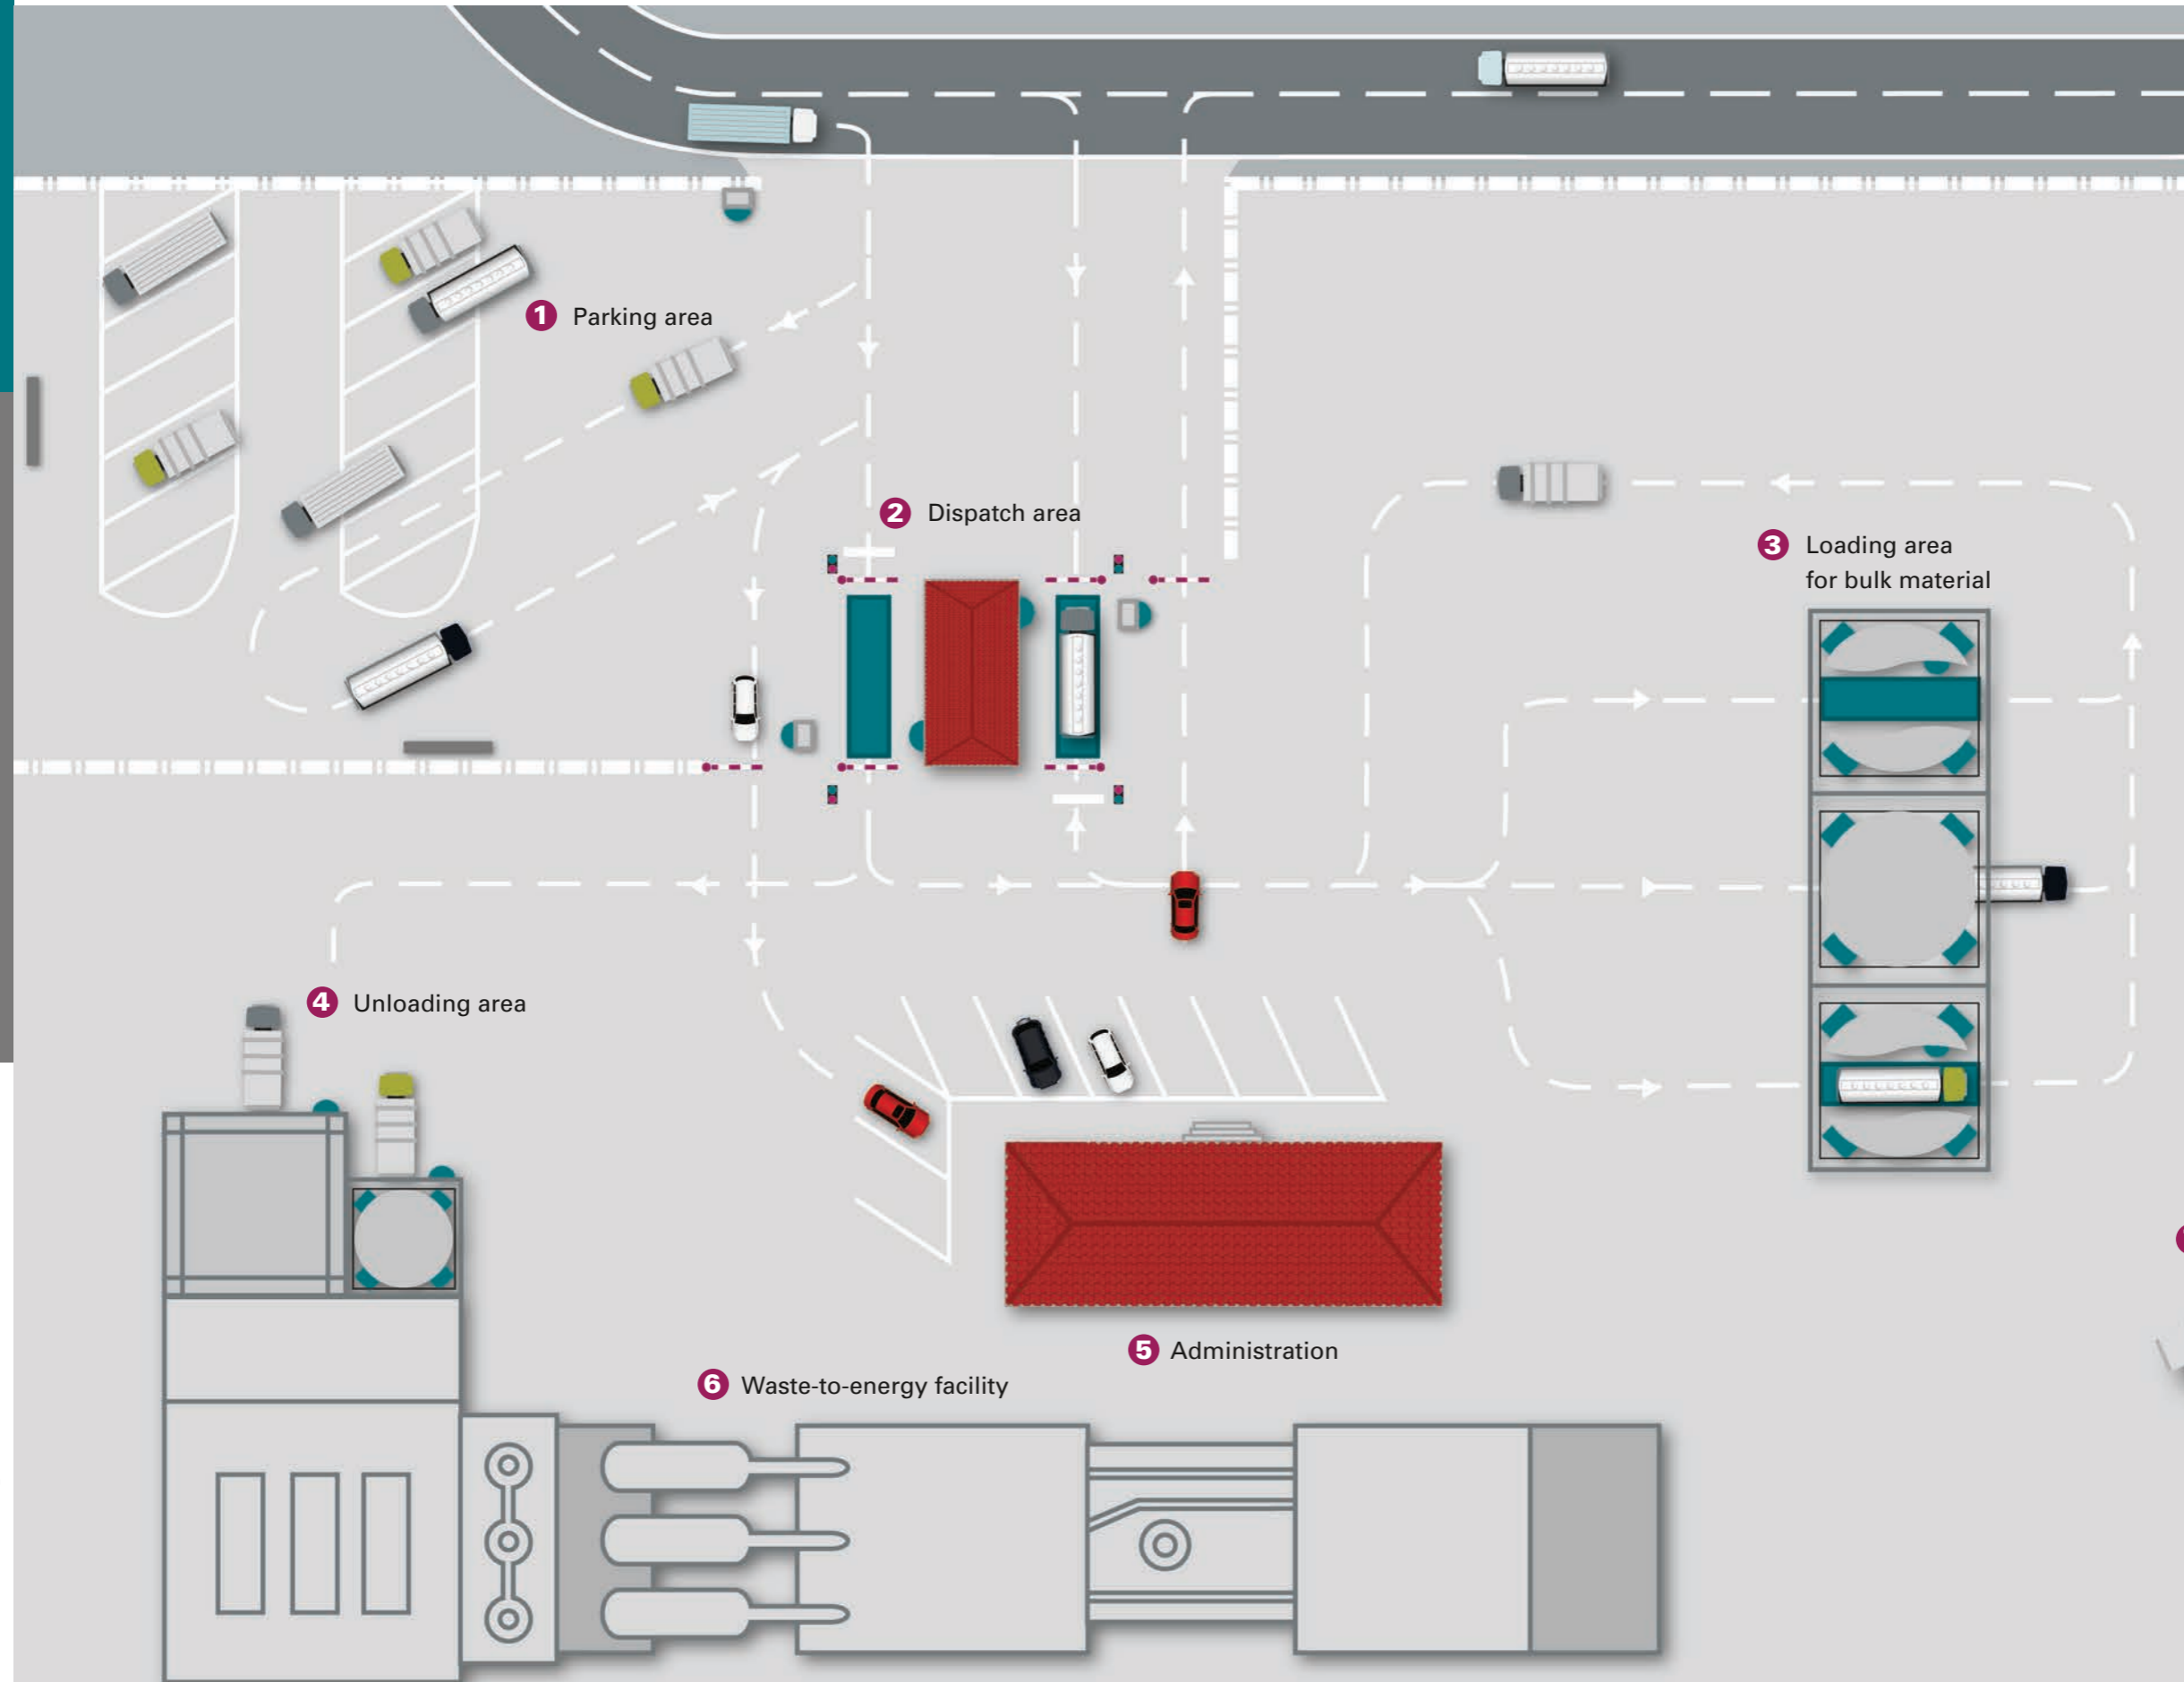

LOGiQ® – The loading automation system for the waste industry

- 1** LOGiQ® ParkManager
LOGiQ® SelfDispatchManager
Registration terminal
Large display
- 2** LOGiQ® WeighManager
LOGiQ® WebDispatchManager
LOGiQ® AccessManager
LOGiQ® PrintManager
DISOWARE Atlas software
Weighbridge with peripheral equipment
Dispatch workstation
- 3** LOGiQ® LoadingManager
Weighbridge
Hopper scales
Loading terminal
Network camera
- 4** Release terminal
Network camera
- 5** LOGiQ® basic package
LOGiQ® BackupManager
LOGiQ® MasterDataManager
LOGiQ® ERPManager
LOGiQ® DataExchangeManager
LOGiQ® RemoteControlManager
Dispatch workstation

7 Waste disposal site