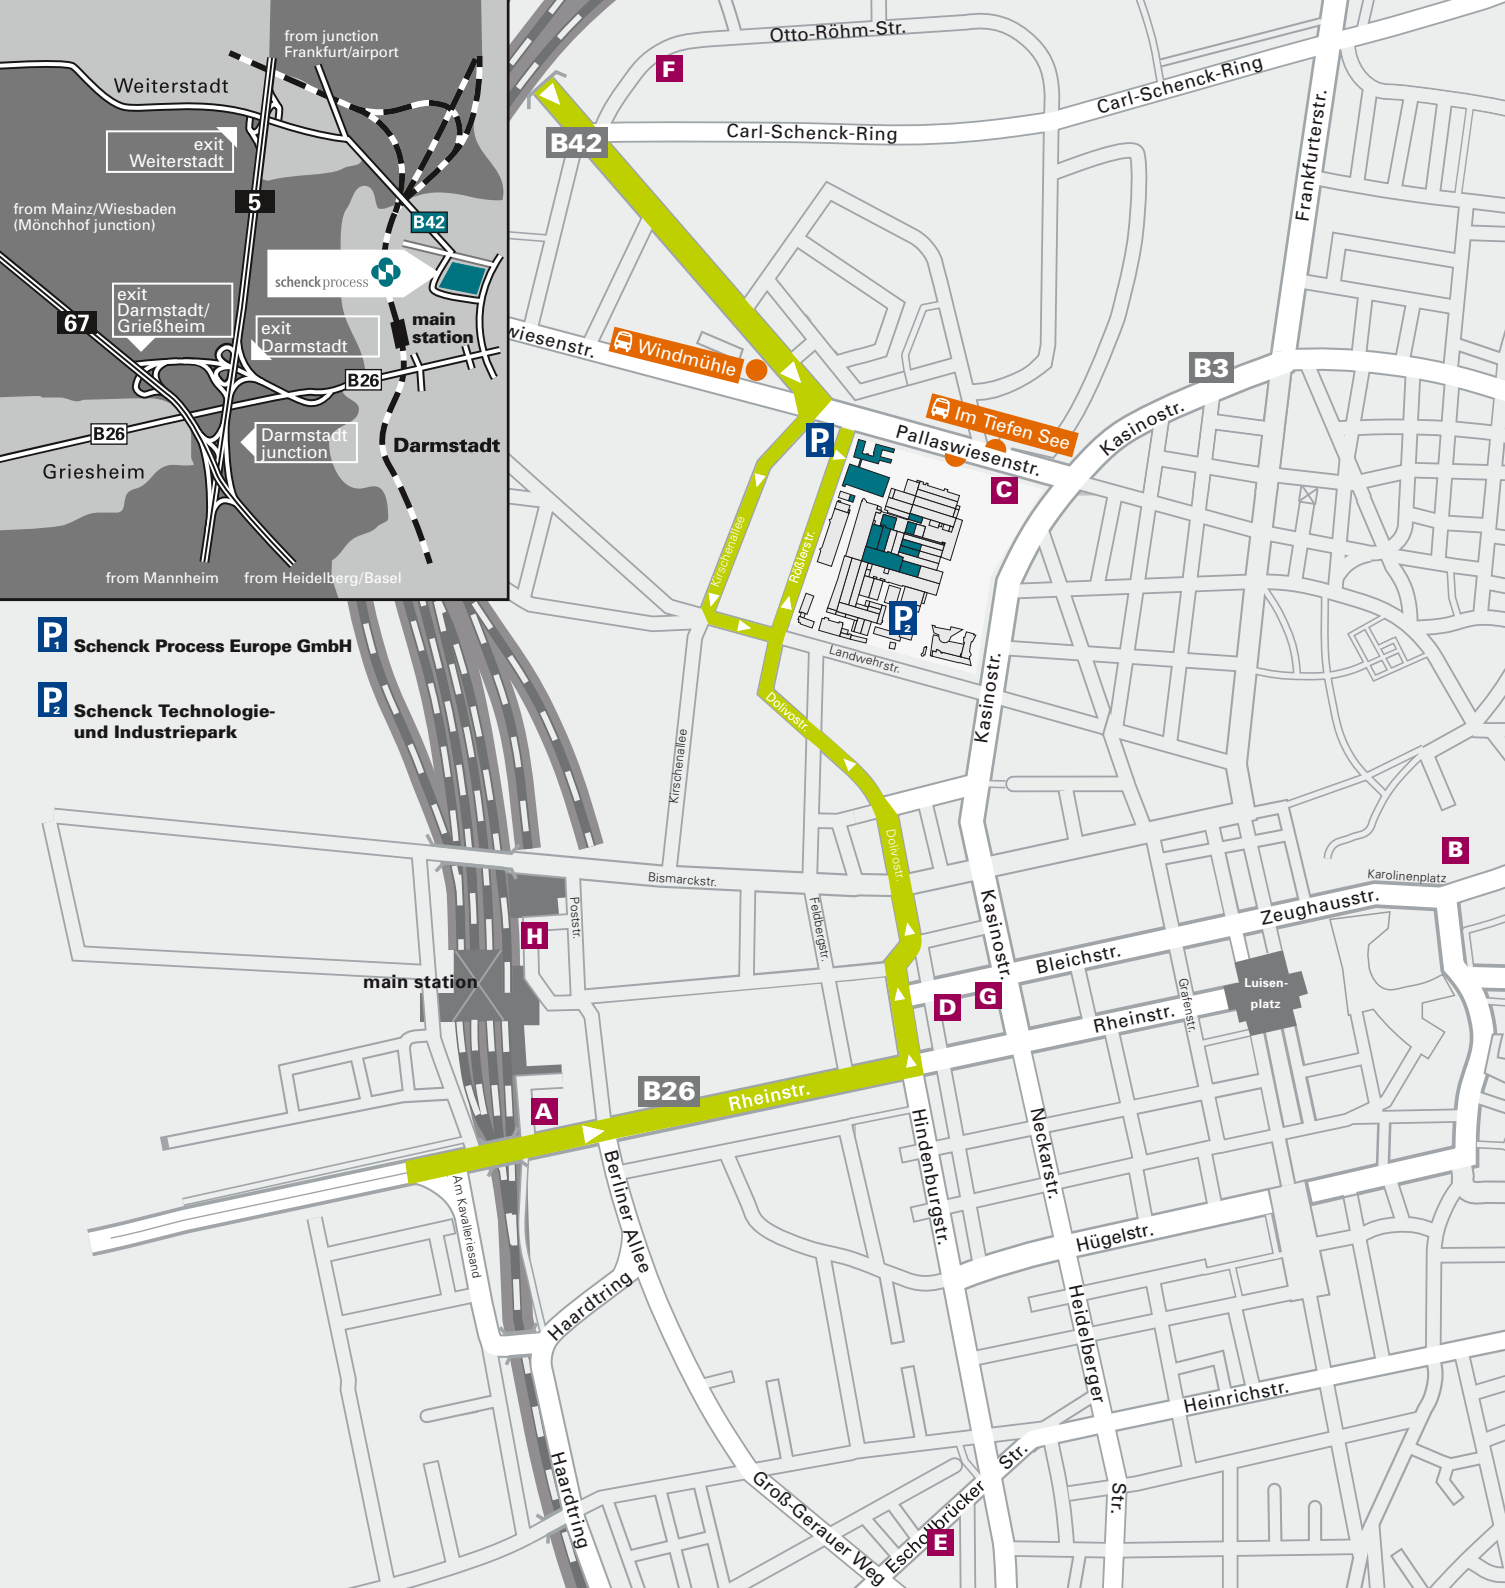

The following hotels are located nearby. Where would you like us to book a room for you at our special rates?

- **A Maritim Konferenzhotel**
  Rheinstr. 105
  64295 Darmstadt
  T +49 61 51-87 80
  F +49 61 51-87 82 120
  reservierung.dam@maritim.de
  www.maritim.de
- **F Contel Darmstadt**
  Otto-Röhm-Str. 90
  64293 Darmstadt
  T +49 61 51-800 900
  F +49 61 51-800 90 888
  hotel@contel-darmstadt.de
  www.contel-darmstadt.de
- **B Welcome Hotel Darmstadt**
  Karolinenplatz 4
  64289 Darmstadt
  T +49 61 51-39 14-0
  F +49 61 51-39 14-444
  info.dar@welcome-hotels.de
  www.welcome-hotel-darmstadt.de
- **G ibis Darmstadt**
  Kasinonstr. 6
  64293 Darmstadt
  T +49 61 51-3 97 00
  F +49 61 51-3 97 01 23
  H3287@accor.com
  www.accorhotels.com
- **C Pallas Hotel**
  Pallaswiesenstr. 72
  64293 Darmstadt
  T +49 61 51-9 71 29 10
  F +49 62 21-8 72 88 99
  info@pallas-hotel.de
  www.pallas-hotel.de
- **H InterCityHotel Darmstadt**
  Poststr. 12
  64293 Darmstadt
  T +49 61 51-9 06 91 0
  F +49 61 51-9 06 91 300
  reservations@
  darmstadt.intercityhotel.de
  www.intercityhotel.com
- **D Prinz Heinrich**
  Bleichstr. 48
  64293 Darmstadt
  T +49 61 51-81 37-0
  F +49 61 51-81 37-13
  info@hotel-prinz-heinrich.de
  www.hotel-prinz-heinrich.de
- **E Ramada**
  Eschollbrücker Str. 16
  64295 Darmstadt
  T +49 61 51-38 50
  F +49 61 51-38 51 00
  darmstadt@ramada.de
  www.ramada.de